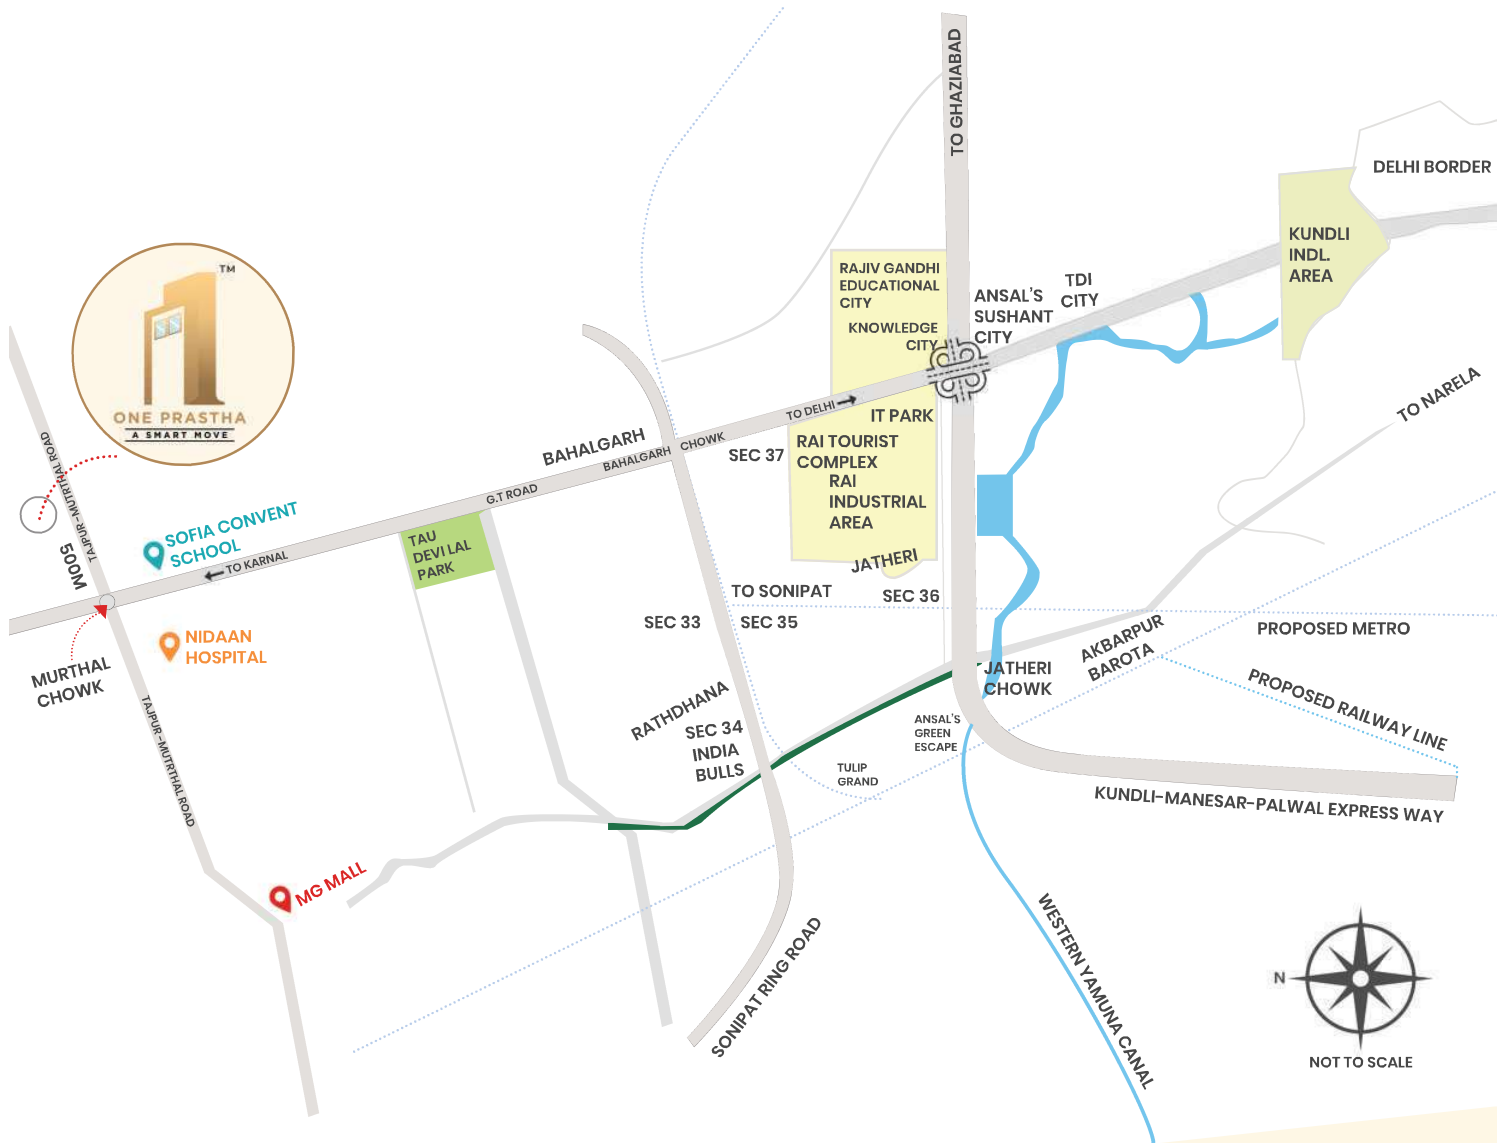

MASTER PLAN

GT ROAD
 500m-2 mins Drive

SCHOOL
 1km-2 mins Drive

SHOPPING MALL
 10 mins Drive

HOSPITAL
 2kms-5 mins Drive

BUS STAND
 15 mins Drive

RAILWAY STATION
 20 mins Drive